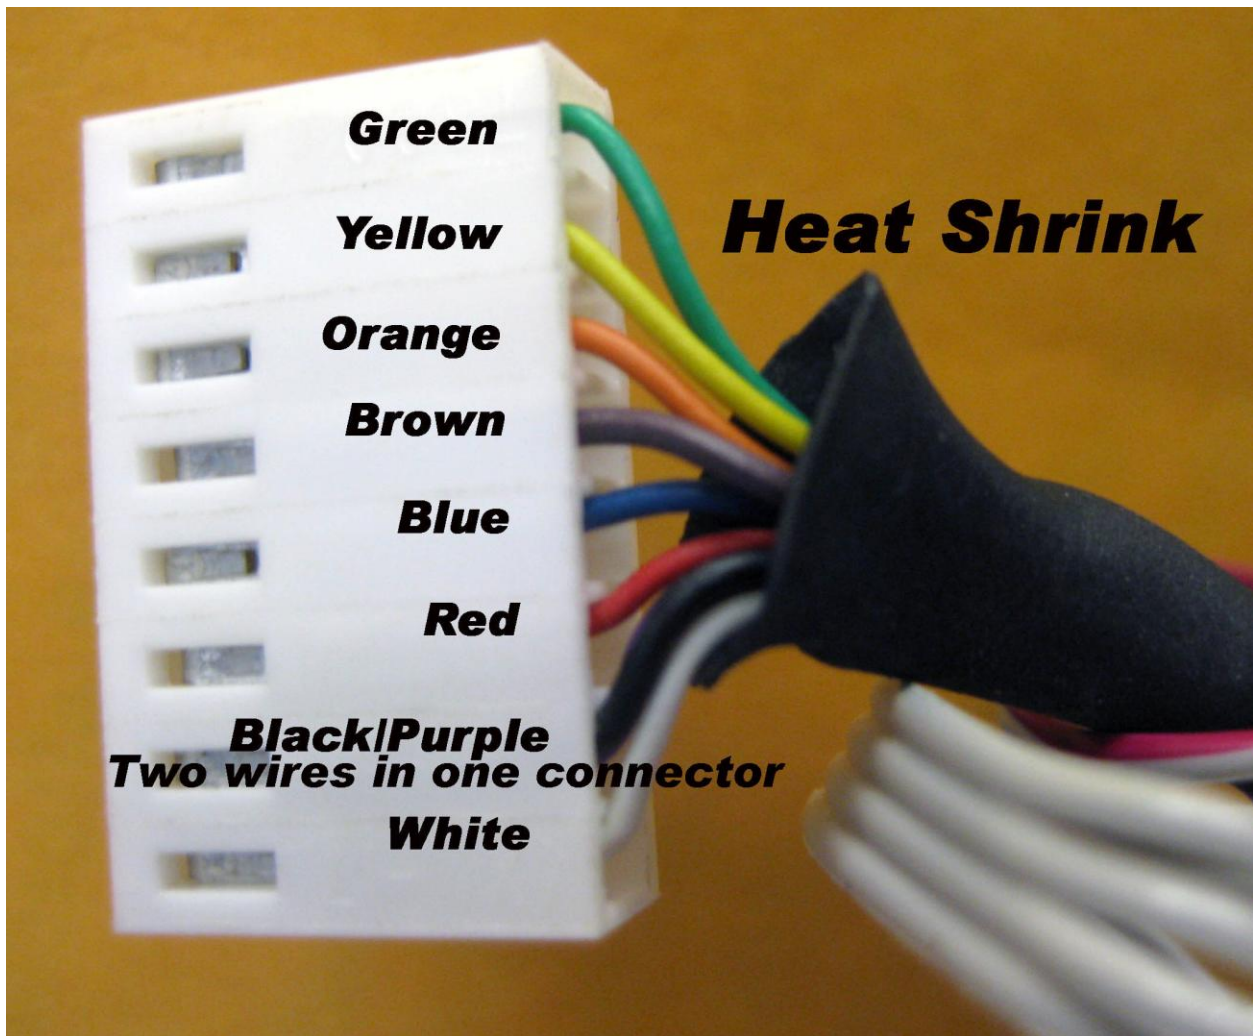

Playstation Controller Connector

The Black wire and Purple wires are crimped in one connector